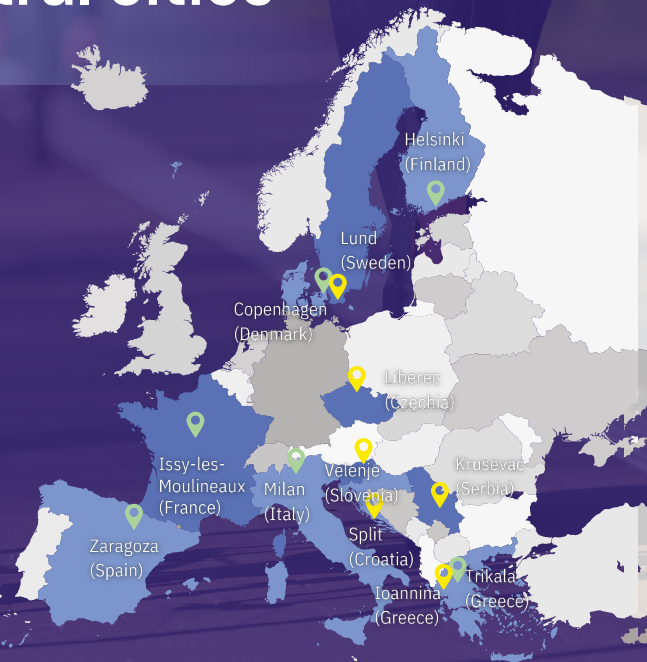

# Designing sustainable urban mobility towards climate-neutral cities

12

Living  
Labs

38

Partners

42

Months

 ELABORATOR Lighthouse cities ELABORATOR Follower cities

○ ELABORATOR aims to holistically plan and deploy innovations to foster an urban mobility in our cities that is safe, inclusive and sustainable.

○ We co-create measures with relevant stakeholders, including our users, to ensure we leave no one behind in our mission towards climate neutrality.

○ The innovations will be demonstrated in a number of cities across Europe, starting with six Lighthouse cities and six Follower cities.

**in** ELABORATOR Project  
**X** @ELABORATOR\_EU

**ELABORATOR**

Funded by  
 the European Union